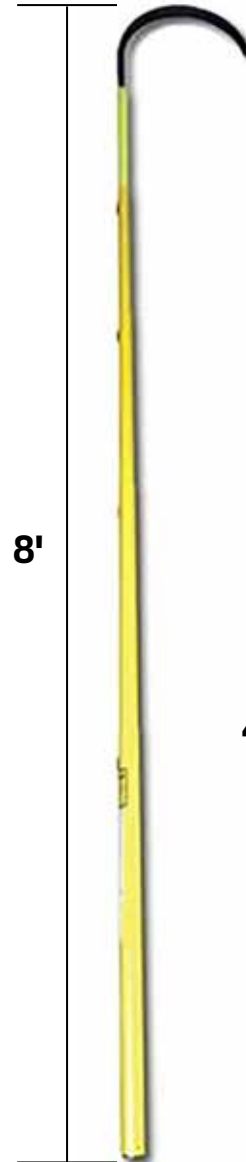

SAFETY

10443B
Windshield and Dash Placement Cards - English, Set of 4 **REQ**

Required Quantity: 1

Use these brightly colored laminated caution signs to properly designate that a high voltage LEV is in a certain stage of power mode (Powered Up, Powered Down, and other caution states).

Extended

2042600081
Telescopic Insulated Rescue Body Hook **REQ**

Required Quantity: 1

Use this Safety Rescue Hook to withdraw an injured worker out of a hazardous area.

For pricing or to place an order login to: MoparEssentialTools.com