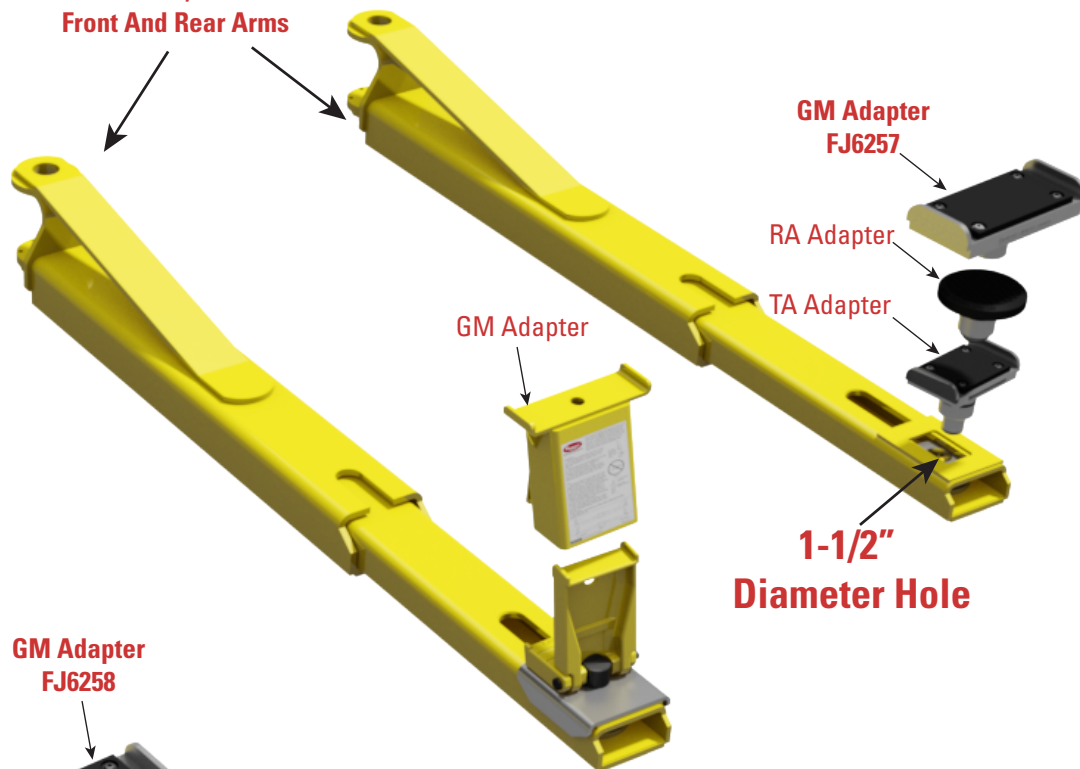

What Type Of Lift Arm Do You Have?

SPOA10

SP010

Trio SP010, SPOA10
Front And Rear Arms

GM Adapter
FJ6257

RA Adapter

TA Adapter

1-1/2"
Diameter Hole

GM Adapter

SP010, SPOA10
3-Stage Front
2-Stage Rear Arms

GM Adapter
FJ6258

2" Diameter Hole

Front & Rear Arm
SP010
S10i

Front & Rear Arm
Flip Up Adapter
SP010 SPOA10
S10i a10i

GM Adapter
2019 Truck
FJ6259

Rotary World Headquarters
2700 Lanier Drive
Madison, IN 47250, USA
www.rotarylif.com